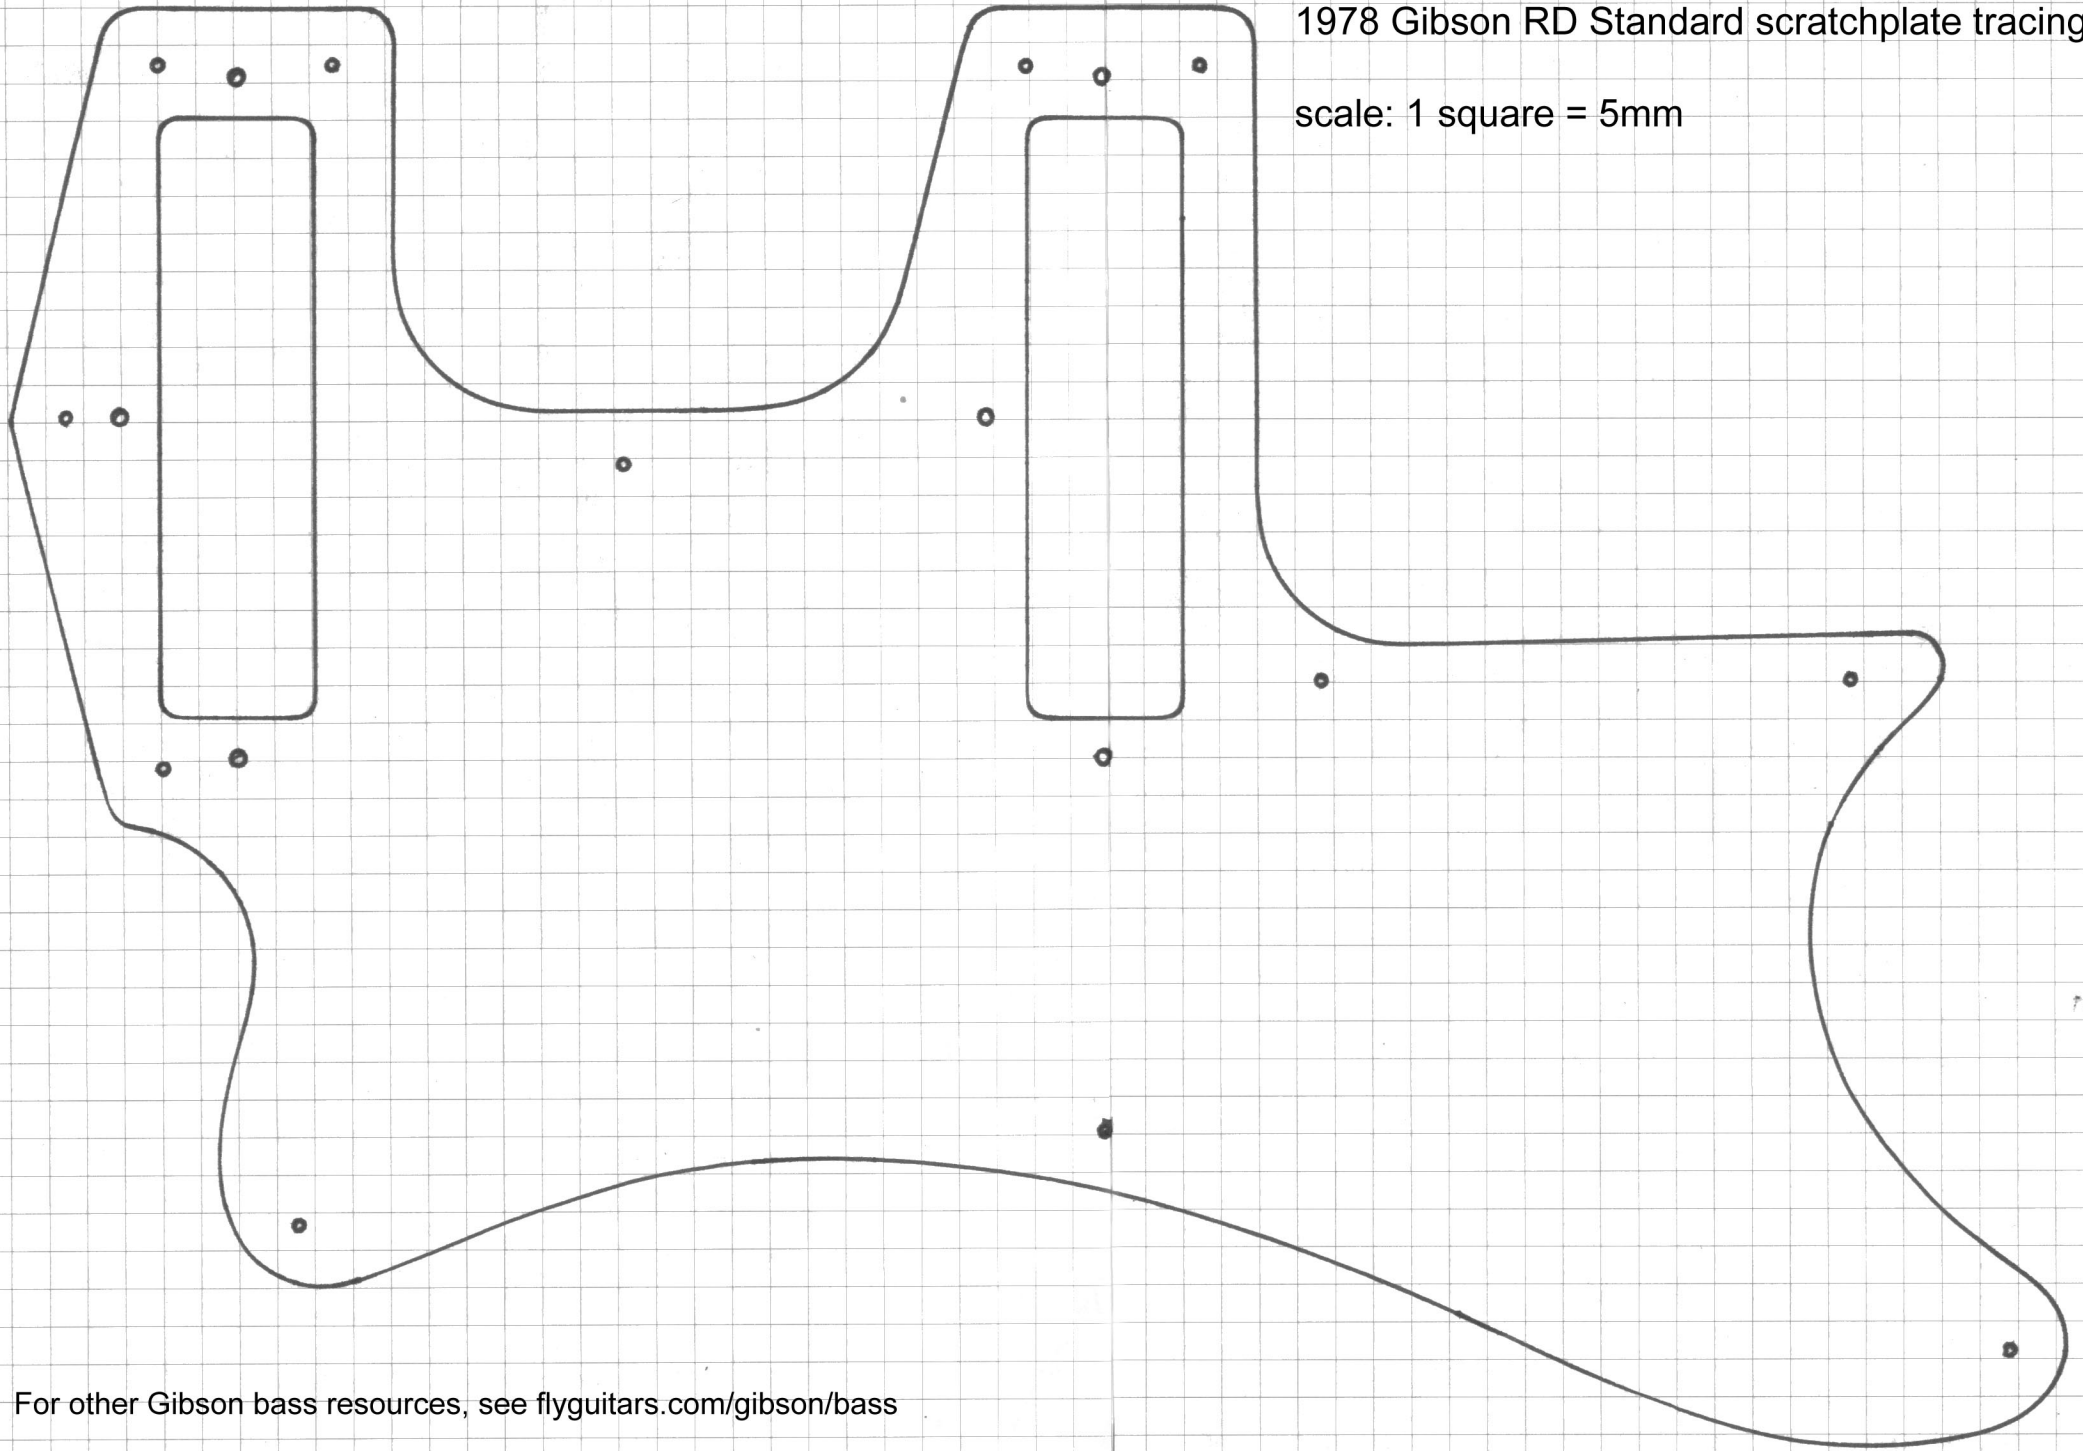

1978 Gibson RD Standard scratchplate tracing

scale: 1 square = 5mm

For other Gibson bass resources, see [flyguitars.com/gibson/bass](http://flyguitars.com/gibson/bass)