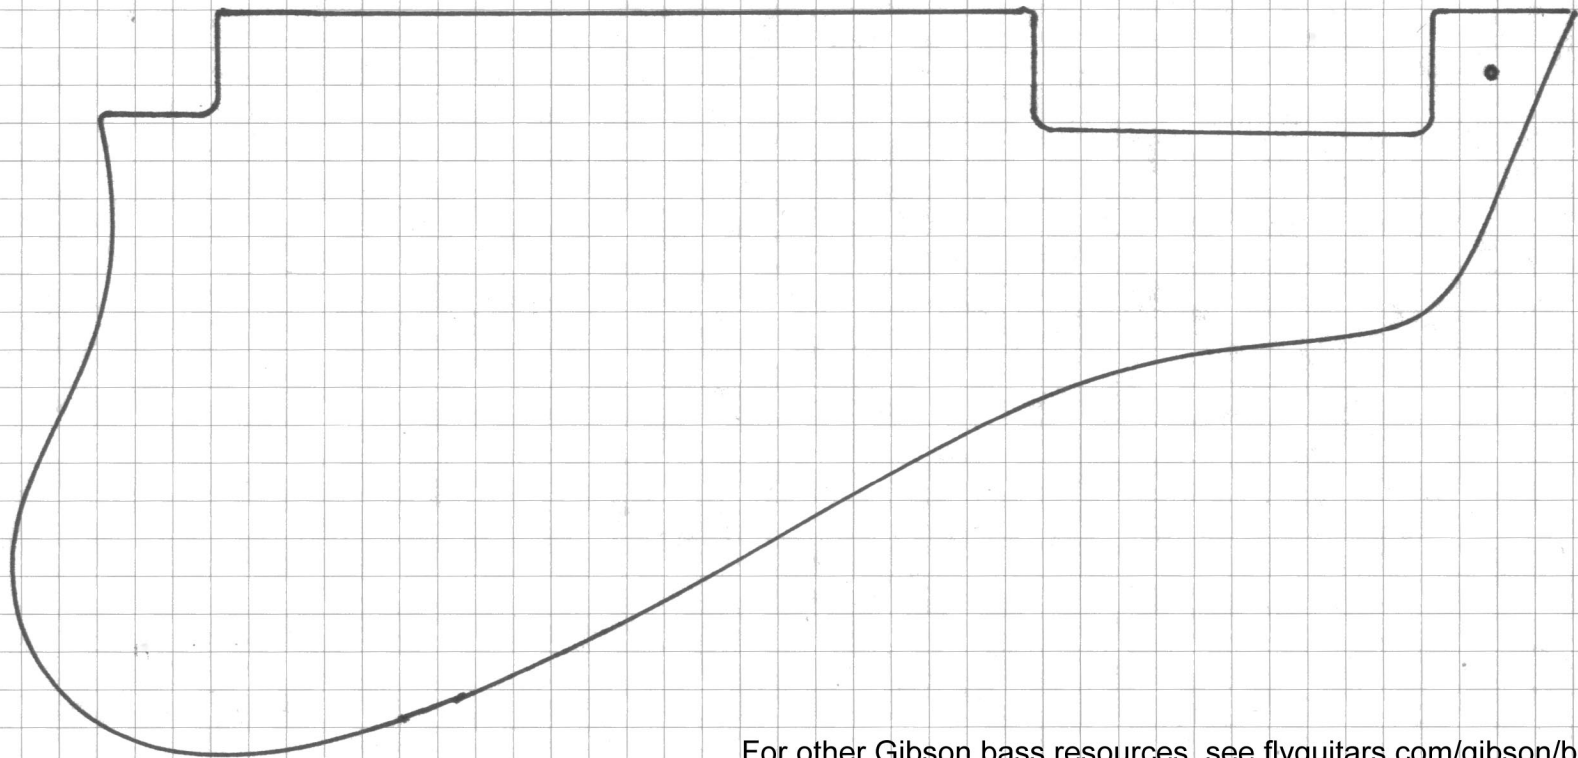

1968 Gibson EB2D scratchplate tracing

scale: 1 square = 5mm

For other Gibson bass resources, see [flyguitars.com/gibson/bass](http://flyguitars.com/gibson/bass)